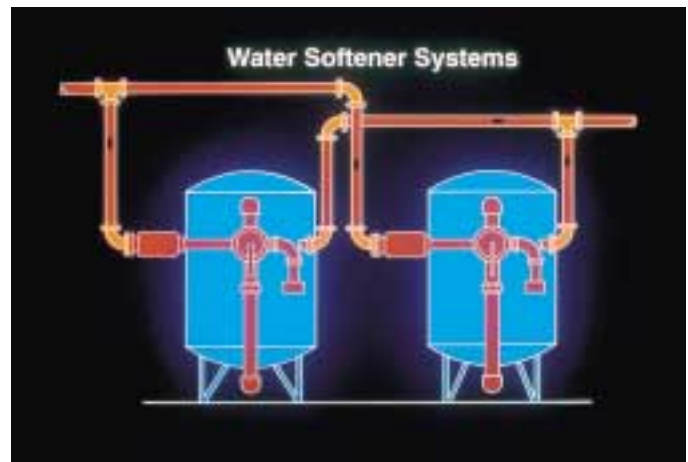

## PLUMBING

- Domestic hot and cold water
- Storm and roof drains
- Fountain piping
- Pool piping
- Service water supply
- Sump piping
- Water treatment

*Portable hand roll groovers and power units for 2 - 6" copper; up to 48" steel.*

*The copper connection for fast, easy, reliable pipe assembly without lead or flame.*

*Complete package of galvanized couplings, fittings, drainage patterns.*

*A complete package of copper (CTS) couplings, fittings, flange adapters and butterfly valves.*

*The copper connection for plumbing services.*